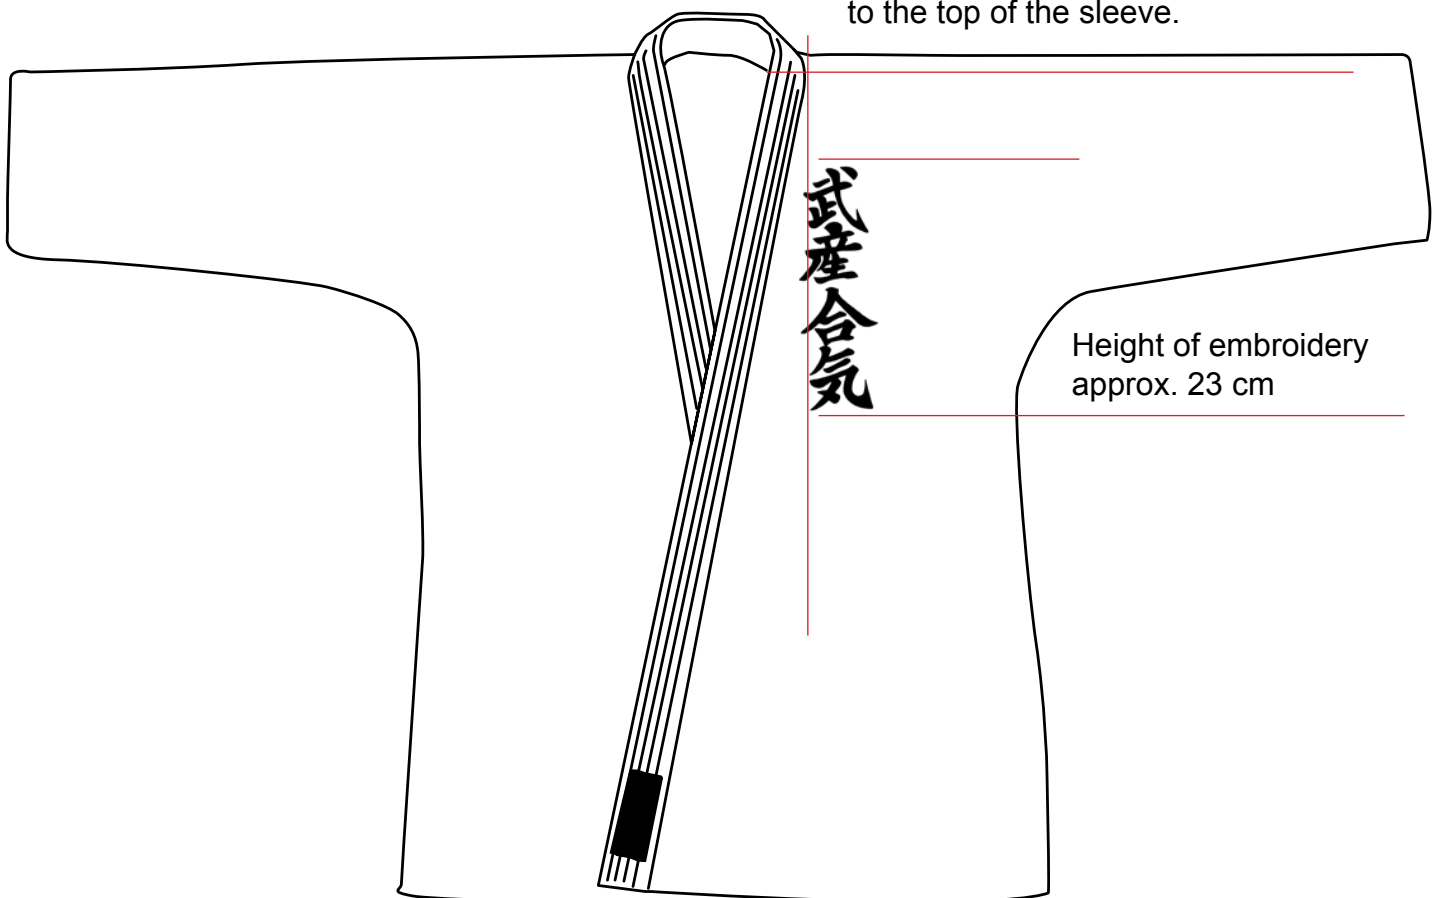

Takemusu Aikido Gi Embroidery

Cost: \$27.50

Allow 1 week turn around.

Address:

Embroidery Excellence

Unit 20, Manly Marine World

1029 Manly Rd

Tingalpa

Phone (07) 3890 7662

Email: sales@embroideryexcellence.com.au

Embroidery Positioning

- Left hand side.
- Roughly perpendicular to the top of the sleeve.

Original invoice number for setup: 32657